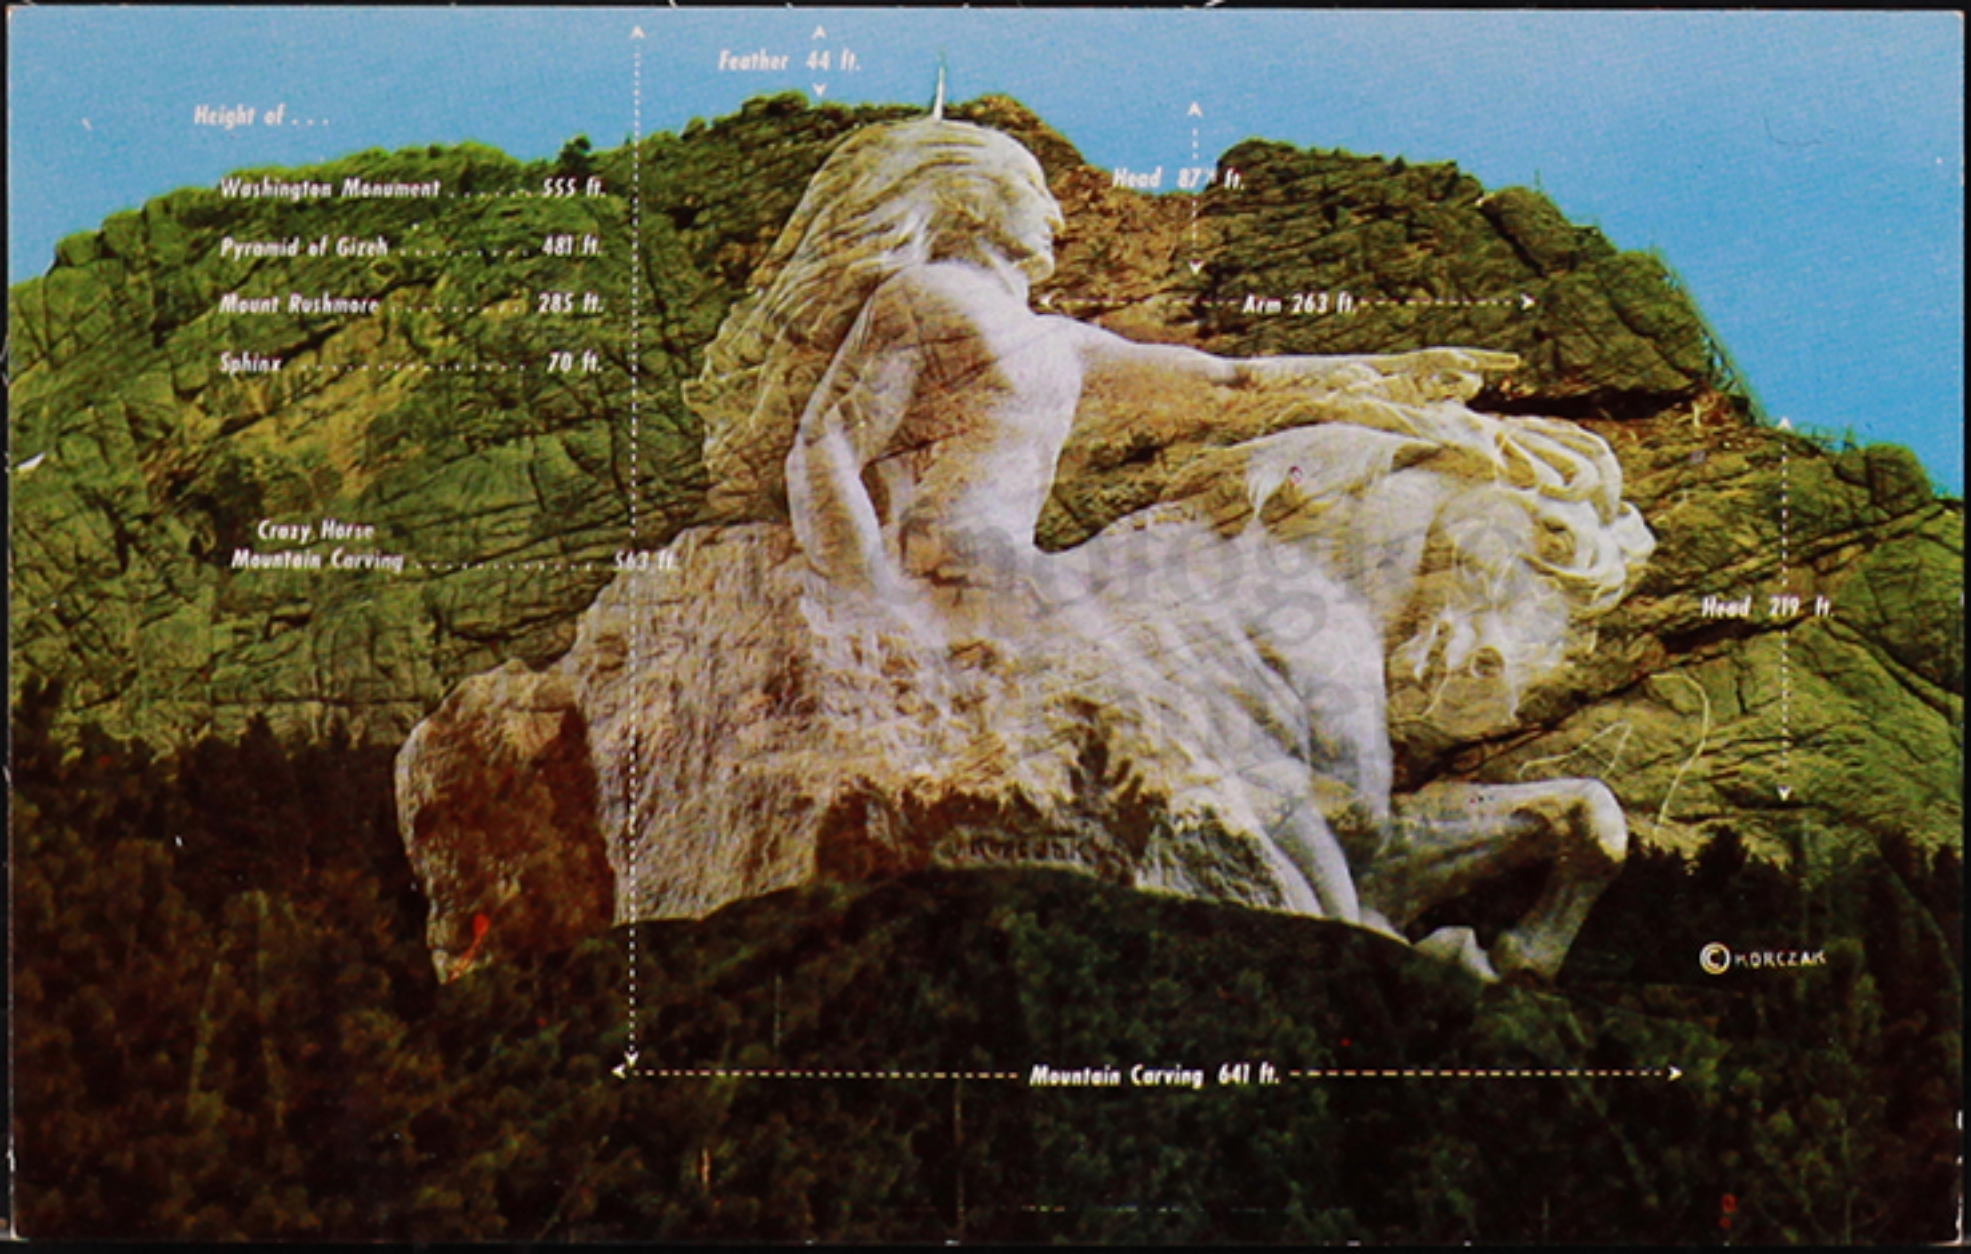

Height of . . .

Washington Monument 555 ft.

Pyramid of Gizeh 481 ft.

Mount Rushmore 285 ft.

Sphinx 70 ft.

Crazy Horse
Mountain Carving 641 ft.

Feather 44 ft.

Head 87 ft.

Arm 263 ft.

Head 219 ft.

Mountain Carving 641 ft.

© MORCZAK

Marble Model CRAZY HORSE 1843 (?) 1877

... for great Indian Mountain Memorial

Korczak Ziolkowski, Sculptor, Engineer

Now being carved in the Black Hills of South Dakota
Sculptor's unusual and beautiful studio-home open to
the public.

PLACE
STAMP
HERE

Korczak Ziolkowski
Crazy Horse
June 13/55

Consolidated Color Studios, West Nyack, N. Y.

POST CARD